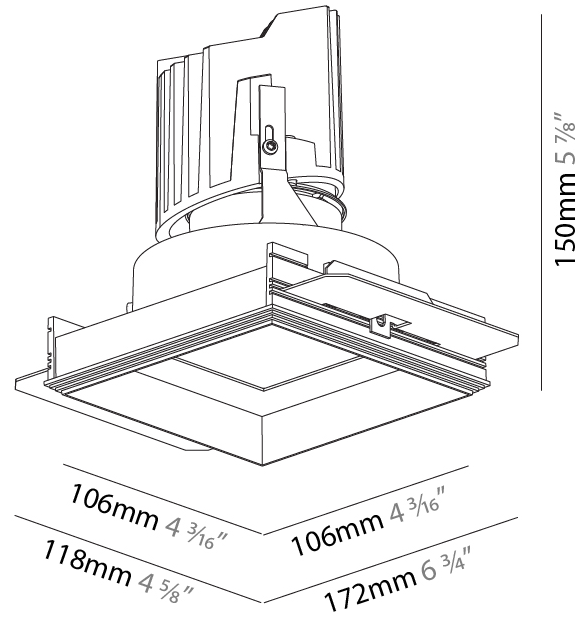

PHYSICAL

Shape: Square
Length (mm): 106
Length (in): 4 3/16
Width (mm): 106
Width (in): 4 3/16
Height (mm): 150
Height (in): 5 7/8
Ceiling Thickness (mm): 10 / 12.5 / 15 / 25
Ceiling Thickness (in): 3/8 or 1/2 or 9/16 or 1
Min. Recessing Depth (mm): 170
Min. Recessing Depth (in): 6 11/16
Light Distribution: Downlight
Weight (kg): 0.769
Weight (lbs): 1.69
Fixture Finish: SSR / BKV / CWI / CRY / HAB / UFT / ITA / RUA / FTG / MYG / LOD / PUS / FRO / FUP / KIA / POP / BLS / SPG / MEY / GOH / GUM / CHC / COM / ABZ / JAG / OBR / MOS / ROR
Fixture Material: Aluminum Die Cast
Cut-out Measurements: 120mm / 4 3/4" x 120mm / 4 3/4"
Upon Request: Unique Ceiling Thickness

ELECTRICAL

Lamp Type: LED (Zhaga Standard)
Input Wattage (W): 16.5
Total Output Wattage (W): 14.7
Dimming: Dali Dimming
Driver Included: No
Driver Location: Recessed Housing
Driver Type: Constant Current - 120Vac
Driver Class: Class 2
Housing: See Components
Input Voltage (V): 120
Constant Current (MA): 350

LED

Number of LEDs: 1
Max. Delivered Lumen (lm): 770
Nominal Lumen (lm): 1140
CRI: >90 CRI
Lamp Life (hrs): 50000
Upon Request: RGB-W Tunable White Special Color Temperature Special LED

OPTICAL

Reflector: 20 / 40 / 60
Upon Request: Special Beam Angles

RATINGS AND CERTIFICATIONS

Certified By: Certified for North American Standards

IP rating: IP20
Zaneen Company Inc. © 2024, T 1800-388-3382, F 416-247-9319, www.zaneen.com