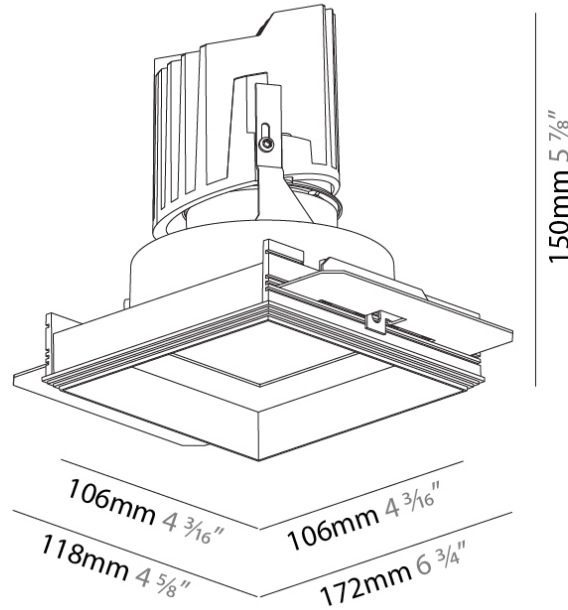

PHYSICAL

Shape: Square
Length (mm): 106
Length (in): 4 ³/₁₆
Width (mm): 106
Width (in): 4 ³/₁₆
Height (mm): 150
Height (in): 5 ⁷/₈
Ceiling Thickness (mm): 10 / 12.5 / 15 / 25
Ceiling Thickness (in): 3/8 or 1/2 or 9/16 or 1
Min. Recessing Depth (mm): 170
Min. Recessing Depth (in): 6 ¹¹/₁₆
Light Distribution: Downlight
Weight (kg): 0.717
Weight (lbs): 1.58
Fixture Finish: SSR / BKV / CWI / CRY / HAB / UFT / ITA / RUA / FTG / MYG / LOD / PUS / FRO / FUP / KIA / POP / BLS / SPG / MEY / GOH / GUM / CHC / COM / ABZ / JAG / OBR / MOS / ROR
Fixture Material: Aluminum Die Cast
Cut-out Measurements: 120mm / 4 3/4" x 120mm / 4 3/4"
Upon Request: Unique Ceiling Thickness

ELECTRICAL

Lamp Type: LED (Zhaga Standard)
Input Wattage (W): 15.5
Total Output Wattage (W): 14.5
Dimming: Tri-Mode (Non-Dimming and Phase Dimming (120Vac only) and 0-10V Dimming)
Driver Included: No
Driver Location: Recessed Housing
Driver Type: Constant Current - Universal
Driver Class: Class 2
Housing: See components
Input Voltage (V): 120 - 277
Constant Current (MA): 500

LED

Number of LEDs: 1
Color Temperature (°K): 2700 / 3000 / 3500 / 4000
Max. Delivered Lumen (lm): 940 / 980 / 1029 / 1050
Nominal Lumen (lm): 1386 / 1438 / 1511 / 1542
CRI: >90 CRI
Efficiency (%): 87.9 / 88.4 / 87.9
Lamp Life (hrs): 50000
Upon Request: RGB-W Tunable White Special Color Temperature Special LED

OPTICAL

Reflector: 20 / 40 / 60
Upon Request: Special Beam Angles

RATINGS AND CERTIFICATIONS

IP rating: IP20