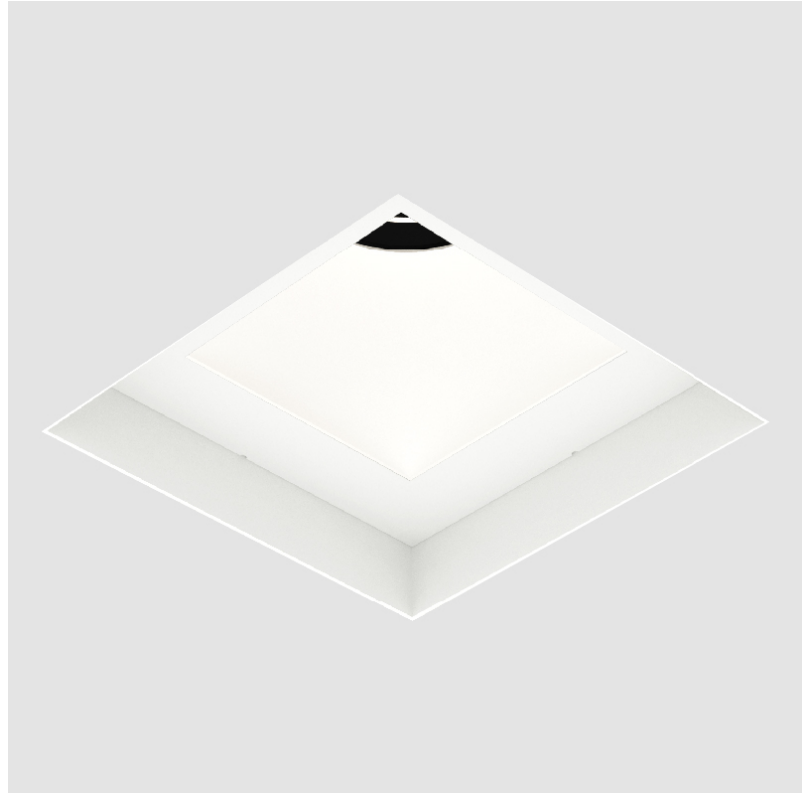

PHYSICAL

Shape: Square
Length (mm): 106
Length (in): 4 ³/₁₆
Width (mm): 106
Width (in): 4 ³/₁₆
Height (mm): 150
Height (in): 5 ⁷/₈
Ceiling Thickness (mm): 10 / 12.5 / 15 / 25
Ceiling Thickness (in): 3/8 or 1/2 or 9/16 or 1
Min. Recessing Depth (mm): 170
Min. Recessing Depth (in): 6 ¹¹/₁₆
Light Distribution: Downlight
Weight (kg): 0.717
Weight (lbs): 1.58
Fixture Finish: SSR / BKV / CWI / CRY / HAB / UFT / ITA / RUA / FTG / MYG / LOD / PUS / FRO / FUP / KIA / POP / BLS / SPG / MEY / GOH / GUM / CHC / COM / ABZ / JAG / OBR / MOS / ROR
Fixture Material: Aluminum Die Cast
Cut-out Measurements: 120mm / 4 3/4" x 120mm / 4 3/4"
Upon Request: Unique Ceiling Thickness

ELECTRICAL

Lamp Type: LED (Zhaga Standard)
Input Wattage (W): 15.5
Total Output Wattage (W): 14.5
Dimming: Tri-Mode (Non-Dimming and Phase Dimming (120Vac only) and 0-10V Dimming)
Driver Included: No
Driver Location: Recessed Housing
Driver Type: Constant Current - Universal
Driver Class: Class 2
Housing: See components
Input Voltage (V): 120 - 277
Constant Current (MA): 500

LED

Number of LEDs: 1
Color Temperature (°K): 2700 / 3000 / 3500 / 4000
Max. Delivered Lumen (lm): 940 / 980 / 1029 / 1050
Nominal Lumen (lm): 1386 / 1438 / 1511 / 1542
CRI: >90 CRI
Efficiency (%): 87.9 / 88.4 / 87.9
Lamp Life (hrs): 50000
Upon Request: RGB-W Tunable White Special Color Temperature Special LED

OPTICAL

Reflector: 20 / 40 / 60
Upon Request: Special Beam Angles

RATINGS AND CERTIFICATIONS

IP rating: IP20